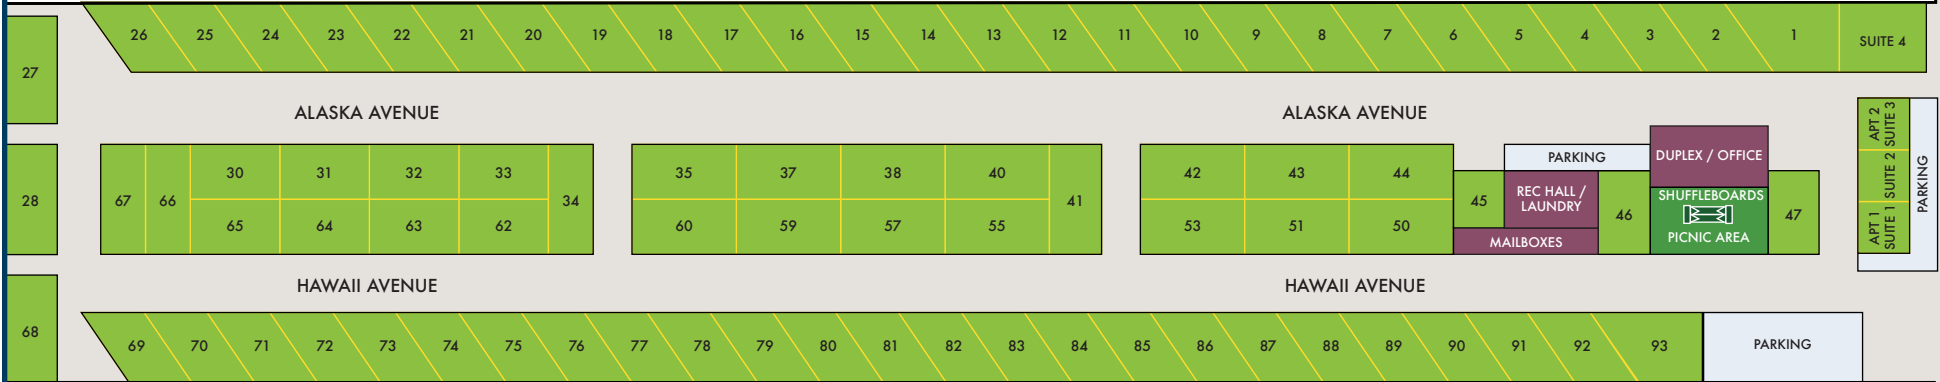

SEMINOLE BLVD

SEMINOLE BLVD

SUN VILLAGE

12300 Seminole Blvd Largo, FL 33778
(727) 585-9731 | SunVillageFL.com

LAKESHORE
MANAGEMENT